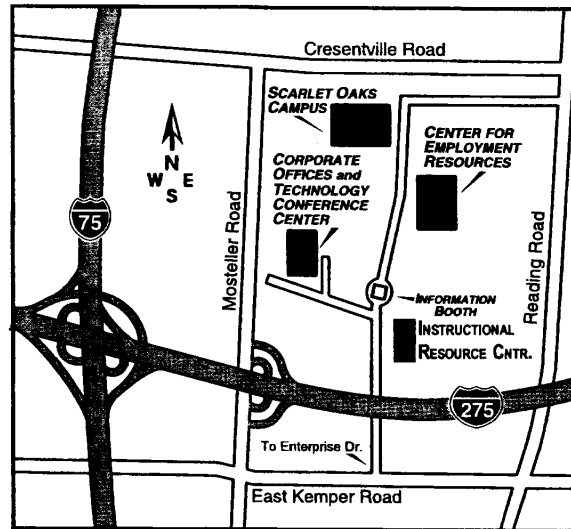

GREAT OAKS INSTITUTE OF TECHNOLOGY AND CAREER DEVELOPMENT

Directions to:

Instructional Resource Center 513-612-3636
Corporate Office 513-771-8840
Technology Conference Center 513-771-8840
Center for Employment Resources 513-771-8925
Scarlet Oaks Career Development Campus 513-771-8810
3254 East Kemper Road, Cincinnati, Ohio 45241

From I-71: Take I-275 West to Mosteller Road Exit (Exit #44)
From I-75: Take I-275 East to Mosteller Road Exit (Exit #44)
Turn left (south) onto Mosteller Road
Turn left at the first traffic light, onto East Kemper Road
Entrance to Great Oaks facilities is 0.7 miles on the left.

For the Instructional Resource Center:

The Instructional Resource Center is the first building on the right as you come in from East Kemper Road.

For the Scarlet Oaks Campus and the Center for Employment Resources:

Bear to the right at the Information Booth.
The Center for Employment Resources and visitor parking are on the right.
Scarlet Oaks and visitor parking are on the left.

For Great Oaks Corporate Office and Technology Conference Center: